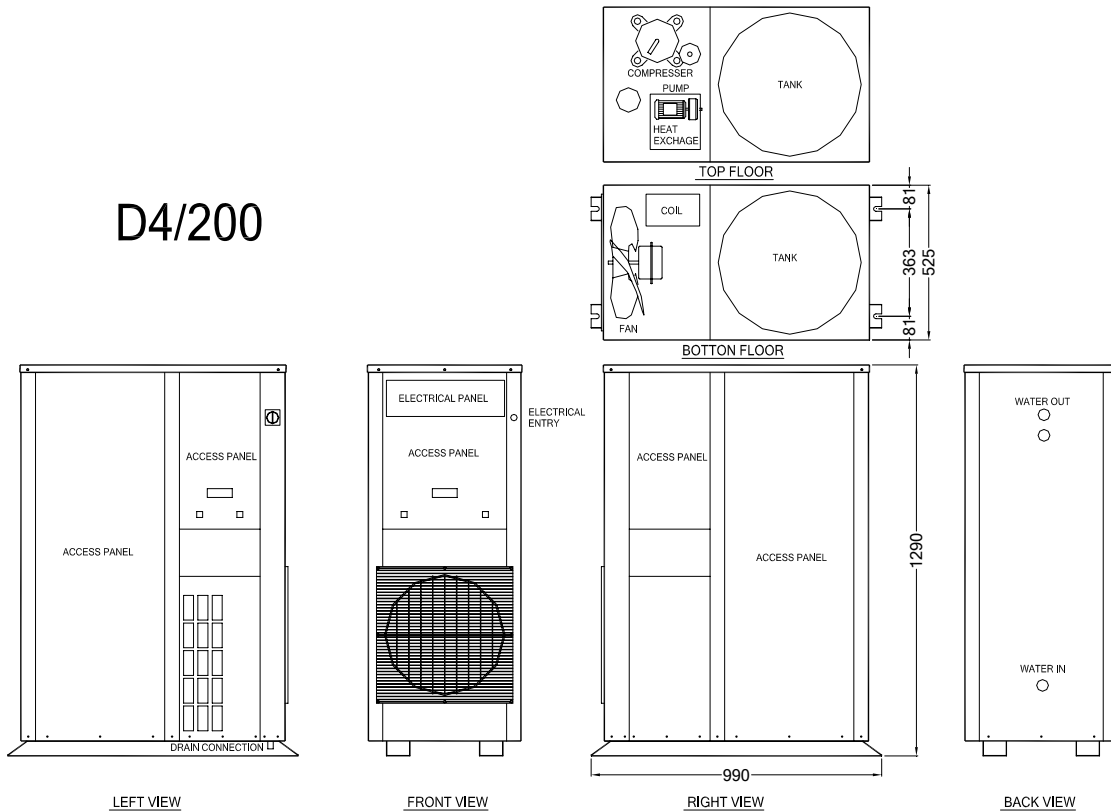

Sanitary Hot Water Heaters

MARINE GRADE SS 316
 QUIET OPERATION
 4 SIZES / 3 POWER OPTIONS
SUPER-FAST HEATING
 UP TO 80% RECYCLED ENERGY
 LOW MAINTENANCE
 LONG WARRANTY

D4/200

D4/300

D4/400