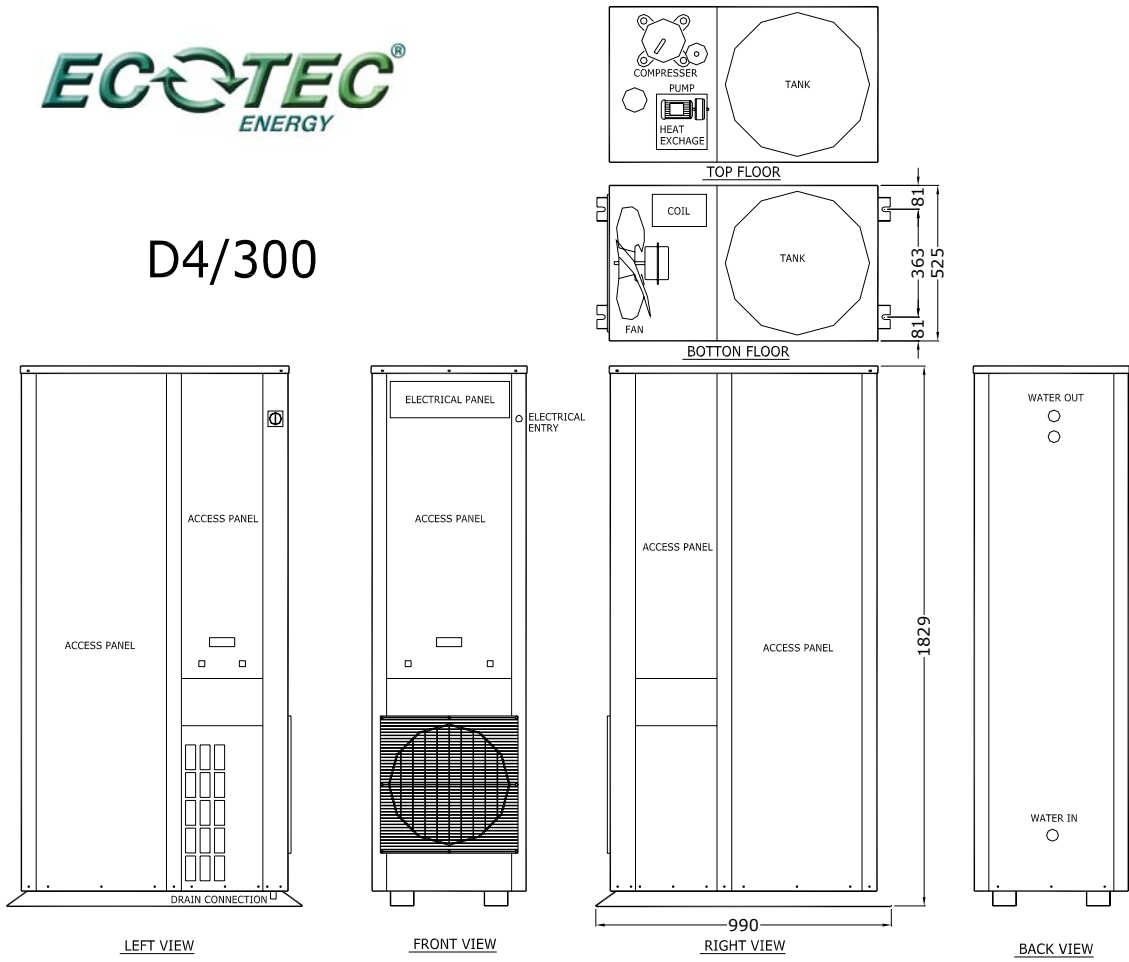

Sanitary Hot Water Heaters

MARINE GRADE SS 316
 QUIET OPERATION
 4 SIZES / 3 POWER OPTIONS
SUPER-FAST HEATING
 UP TO 80% RECYCLED ENERGY
 LOW MAINTENANCE
 LONG WARRANTY

D4/200

D4/300

D4/400